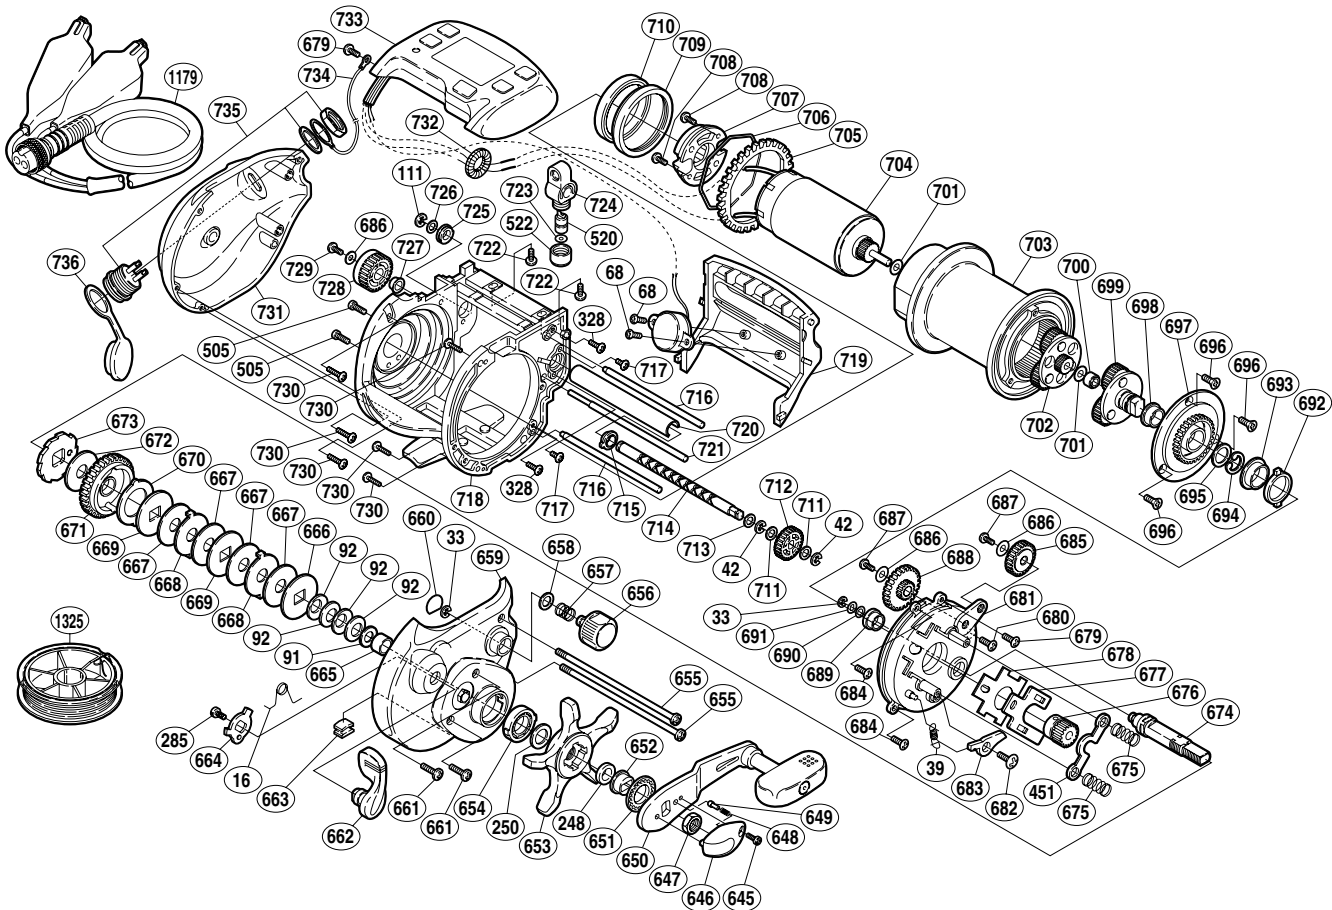

SHIMANO

DENDOMARU

DDM-4000HP

Part No.	Description	Part No.	Description	Part No.	Description
TGT0016	Clutch Spring	TGT0666	Key Washer	TGT0703	Spool
TGT0033	"E" Lock	TGT0667	Drag Washer (D)	TGT0704	Motor
TGT0039	Anti-Reverse Pawl Spring	TGT0668	Eared Washer (C)	TGT0705	Counter Gear (A)
TGT0042	"E" Lock	TGT0669	Eared Washer (E)	TGT0706	Gear Retainer
TGT0068	Buzzer Screw	TGT0670	Eared Washer (F)	TGT0707	Motor Holder
TGT0091	Bearing Thrust Washer	TGT0671	Drive Gear	TGT0708	Motor Screw
TGT0092	Drag Spring Washer (8H)	TGT0672	Drag Washer (B)	TGT0709	Bearing Rim
TGT0111	"E" Lock	TGT0673	Anti-Reverse Ratchet	TGT0710	Ball Bearing
TGT0248	Star Drag Spacer	TGT0674	Drive Shaft	TGT0711	Worm Shaft Washer (A)
TGT0250	Star Drag Washer	TGT0675	Yoke Spring	TGT0712	Worm Gear
TGT0285	Clutch Lever Screw	TGT0676	Pinion Gear	TGT0713	Worm Shaft Washer (B)
TGT0328	Stabilizer Bar Screw	TGT0677	Clutch Plate	TGT0714	Worm Shaft
TGT0451	Yoke	TGT0678	Clutch Plate Washer	TGT0715	Worm Bushing (A)
TGT0505	Motor Holder Screw	TGT0679	Counter Unit Screw (thin)	TGT0716	Stabilizer Bar (A)
TGT0520	Line Guide Pawl	TGT0680	Set Plate Screw (black)	TGT0717	Worm Bushing Screw
TGT0522	Pawl Cap	TGT0681	Set Plate	TGT0718	One-Piece Frame
TGT0645	Handle Nut Plate Screw	TGT0682	Anti-Reverse Pawl Screw	TGT0719	Level Wind Protector
TGT0646	Handle Nut Plate	TGT0683	Anti-Reverse Pawl	TGT0720	Level Wind Guard
TGT0647	Handle Nut	TGT0684	Set Plate Screw (NL)	TGT0721	Stabilizer Bar (B)
TGT0648	Click Spring	TGT0685	Worm Idle Gear (A)	TGT0722	Counter Unit Screw (thick)
TGT0649	Click Pin	TGT0686	Lock Washer	TGT0723	Spacer
TGT0650	Handle Assembly	TGT0687	Idle Gear Screw	TGT0724	Line Guide
TGT0651	Click Ring	TGT0688	Worm Idle Gear (B)	TGT0725	Worm Bushing (B)
TGT0652	Handle Washer	TGT0689	Drive Shaft Bushing	TGT0726	Worm Shaft Washer (B)-1
TGT0653	Star Drag	TGT0690	Drive Shaft Washer	TGT0727	Counter Gear Bushing
TGT0654	Drive Shaft Bushing (B)	TGT0691	Drive Shaft Washer (B)	TGT0728	Counter Gear (B)
TGT0655	Right Side Plate Screw (B)	TGT0692	Bushing (A)	TGT0729	Counter Gear (B) Screw
TGT0656	Cast Control Cap	TGT0693	Bushing (A) Sleeve	TGT0730	Side Plate Screw
TGT0657	Cast Control Spring	TGT0694	"C" Lock	TGT0731	Left Side Plate
TGT0658	Spring Washer	TGT0695	Plate Washer	TGT0732	Reactor
TGT0659	Right Side Plate	TGT0696	Plate Screw	TGT0733	Counter Unit
TGT0660	Spacer	TGT0697	Spool Plate (right)	TGT0734	Earth Line
TGT0661	Right Side Plate Screw (A)	TGT0698	Plate Bushing (large)	TGT0735	Socket Set
TGT0662	Clutch Lever	TGT0699	Reduction Gear Plate (B)	TGT0736	Socket Cap
TGT0663	Line Clip	TGT0700	Plate Bushing (small)		
TGT0664	Clutch Cam	TGT0701	Adjusting Washer (A)	TGT1179	Cable (accessory)
TGT0665	Drive Shaft Sleeve	TGT0702	Reduction Gear Plate (A)	TGT1325	Bobbin with Line (accessory)